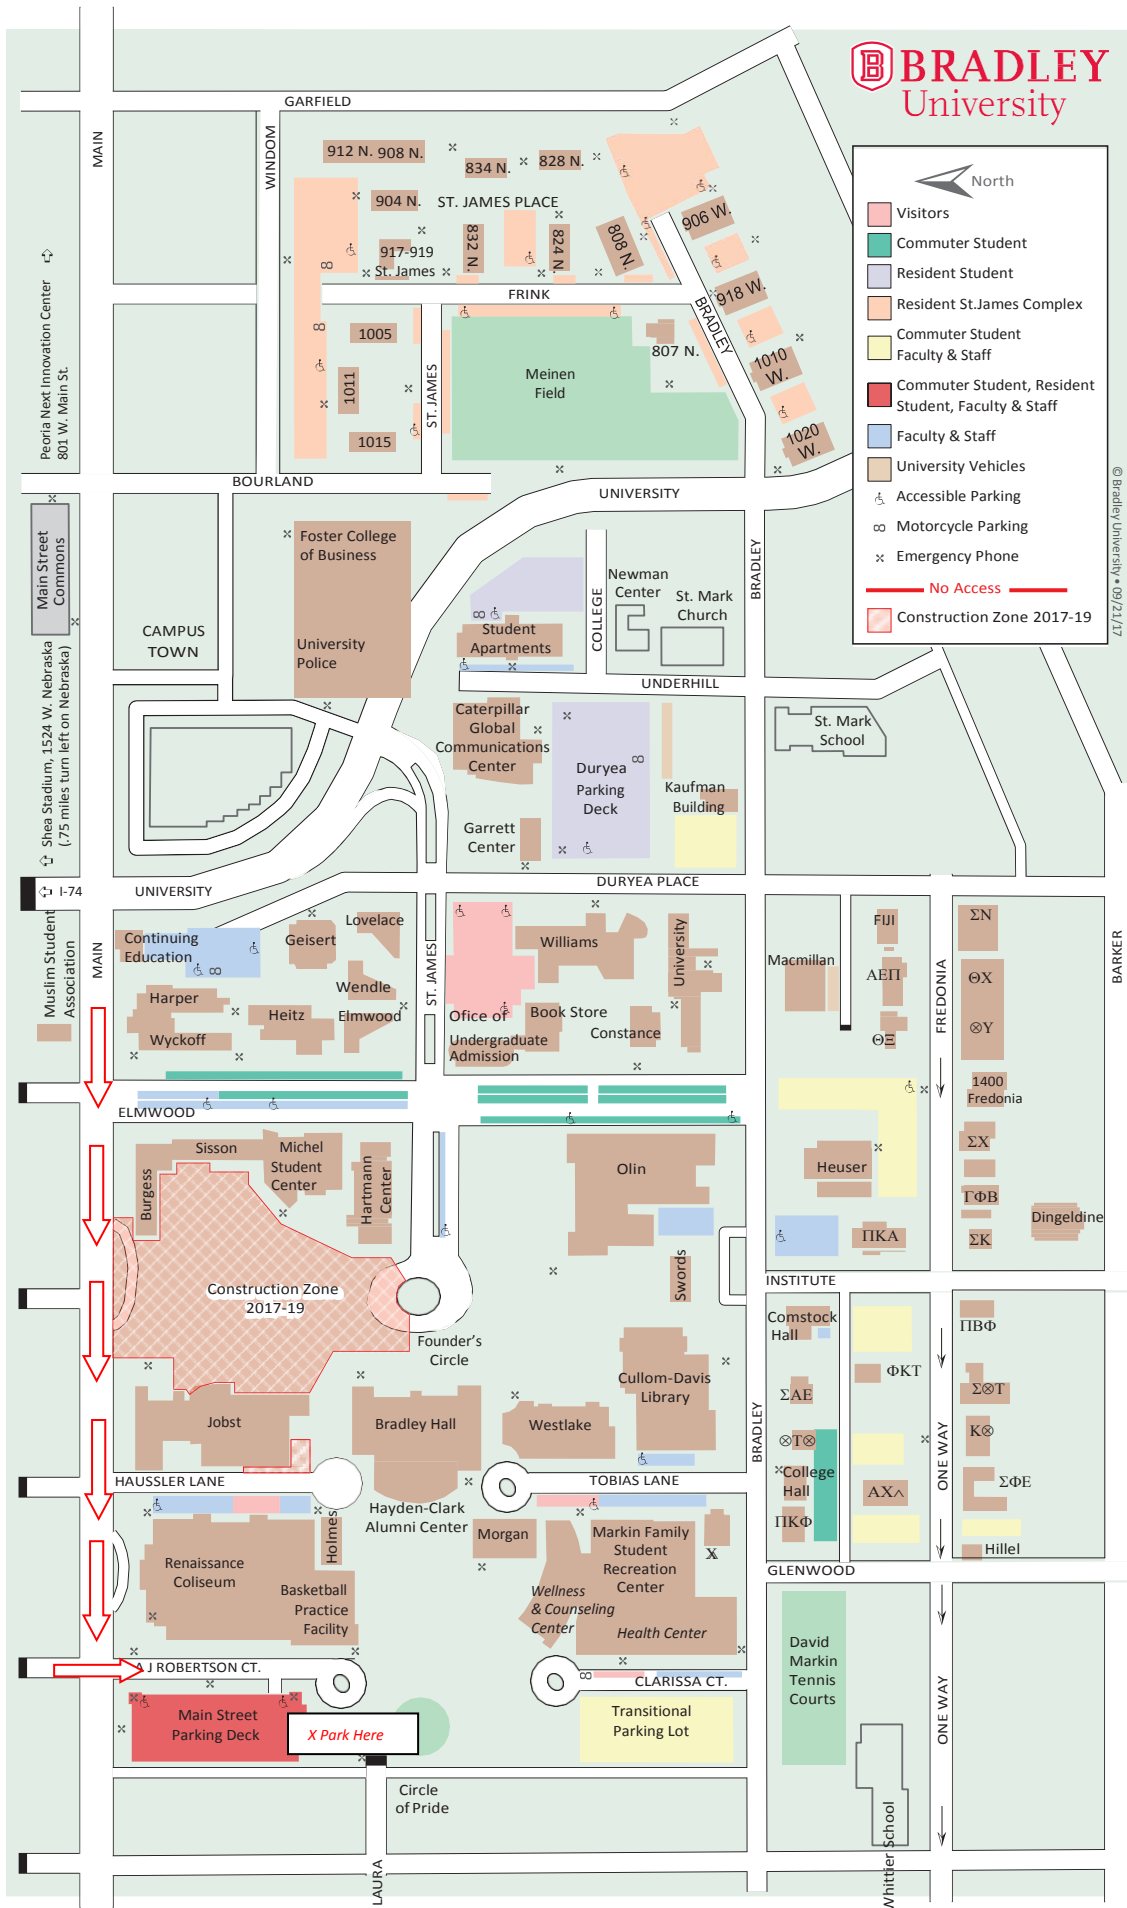

North

- Visitors
- Commuter Student
- Resident Student
- Resident St. James Complex
- Commuter Student Faculty & Staff
- Commuter Student, Resident Student, Faculty & Staff
- Faculty & Staff
- University Vehicles
- Accessible Parking
- Motorcycle Parking
- Emergency Phone
- No Access
- Construction Zone 2017-19